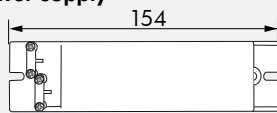

### Power supply

L 154 x W 38 x H 25 mm

**NEW!**

### TECHNICAL DATA

- 230V~ ±10%
- 360°
- seated Ø 4.00 m
- across Ø 10.00 m
- towards Ø 6.00 m
- IP20 / Class II / CE
- Detector**  
Ø 45 x H 28 mm
- Power supply**  
L 154 x W 38 x H 25 mm
- 25°C to +50°C
- Housing UV- and shock-resistant Polycarbonate
- IR-PDim, IR-PD-DIM-Mini
- Channel 1 (Control the lighting)**  
Can only be set via remote control
- 2300 W, cosφ = 1;  
1150 VA, cosφ = 0.5
- 1 min. - 30 min. or impulse
- 10 - 2000 Lux
- 1 - 10 VDC, max. 50 EB's
- Channel 2 (Control devices)**  
Can only be set via remote control
- dry contact type NO,  
3A, 230 V, cosφ = 1
- Alarm pulse, pulse or  
5 - 120 min.