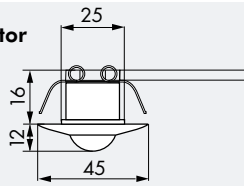

### Detector

34 mm cut-out

### Power supply

L 154 x W 38 x H 25 mm

**NEW!**

### TECHNICAL DATA

- 230V~ ±10%
- 360°
- seated Ø 4.00 m
- across Ø 10.00 m
- towards Ø 6.00 m
- IP20 / Class II / CE
- Detector**  
Ø 45 x H 28 mm
- Power supply**  
L 154 x W 38 x H 25 mm
- 25°C to +50°C
- Housing UV- and shock-resistant Polycarbonate
- IR-PDim, IR-PD-DIM-Mini
- Channel 1 (Control the lighting)**  
Can only be set via remote control
- 2300 W, cosφ = 1;  
1150 VA, cosφ = 0.5
- 1 min. - 30 min. or impulse
- 10 - 2000 Lux
- 1 - 10 VDC, max. 50 EB's
- Channel 2 (Control devices)**  
Can only be set via remote control
- dry contact type NO,  
3A, 230 V, cosφ = 1
- Alarm pulse, pulse or  
5 - 120 min.