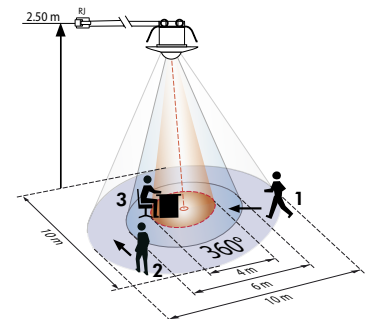

- 1 ■ Walking towards
- 2 ■ Walking across
- 3 ■ Seated activity

ACCESSORY (OPTIONAL)

IR-PDim

(to order separately)

IR-PD-DIM-Mini

(to order separately)