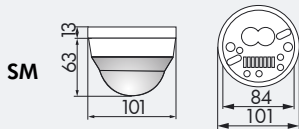

LUXOMAT® PD4-M-2C-SM/-FC/-FM

For monitoring large areas

TECHNICAL DATA

- 230V~ ±10%
- 360°
- seated $\varnothing$ 6.40 m
- across $\varnothing$ 24.00 m
- towards $\varnothing$ 8.00 m
- SM = IP54; FC/FM = IP20 / Class II / CE
- SM $\varnothing$ 101 x H 76 mm
- FC $\varnothing$ 97 x H 103 mm
- FM $\varnothing$ 97 x H 84 mm
- -25°C to +50°C
- Housing UV- and shock-resistant Polycarbonate
- IR-PD, IR-PD-Mini

Channel 1 (Control the lighting)

- 2300 W, $\cos\phi = 1$;
  1150 VA, $\cos\phi = 0.5$
- 15 sec. - 30 min. or impulse

- 10 - 2000 Lux

Channel 2 (Control devices)

- dry contact type NO, 3A, 230 V, $\cos\phi = 1$
- Alarm pulse, pulse or 5 - 120 min.

PRODUCT INFORMATION

- Remote controllable occupancy detector for inside use LUXOMAT® PD4-M-2C as Master version for surface, false ceiling and flush mounting with circular detection area and range of 24 m
- Two switching channels, one to switch the lighting, the second to switch other loads e.g. HVAC by potential free relay of the detector
- The connection of a unlimited number of slaves for reasonable extension is possible!
- Many programmes adjustable with the remote control LUXOMAT® IR-PD
- **Typical applications:** monitoring of large areas like underground garages, gyms, warehouses, loading ramps, halls

- 1 ■ Walking towards
- 2 ■ Walking across
- 3 ■ Seated activity

ACCESSORY (OPTIONAL)

(to order separately)

(to order separately)

Description	Colour	Part number
PD4-M-2C-SM	white	92140
PD4-M-2C-FC	white	92148
PD4-M-2C-FM	white	92255
Accessory (optional)		
LUXOMAT® IR-PD	grey	92160
LUXOMAT® IR-PD-Mini	grey	92159
Wire basket BSK	white	92199
Covering IP23	transparent	92206