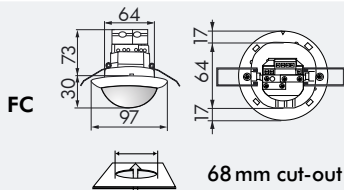

LUXOMAT® PD4-M-2C-SM/-FC/-FM

For monitoring large areas

SM

FC

TECHNICAL DATA

- 230V~ ±10%
- 360°
- seated $\varnothing$ 6.40 m
- across $\varnothing$ 24.00 m
- towards $\varnothing$ 8.00 m
- SM = IP54; FC/FM = IP20 / Class II / CE
- SM $\varnothing$ 101 x H 76 mm
- FC $\varnothing$ 97 x H 103 mm
- FM $\varnothing$ 97 x H 84 mm
- -25°C to +50°C
- Housing UV- and shock-resistant Polycarbonate
- IR-PD, IR-PD-Mini

Channel 1 (Control the lighting)

- 2300 W, $\cos\phi = 1$;
  1150 VA, $\cos\phi = 0.5$
- 15 sec. - 30 min. or impulse

- 10 - 2000 Lux

Channel 2 (Control devices)

- dry contact type NO, 3A, 230 V, $\cos\phi = 1$
- Alarm pulse, pulse or 5 - 120 min.

PRODUCT INFORMATION

- Remote controllable occupancy detector for inside use LUXOMAT® PD4-M-2C as Master version for surface, false ceiling and flush mounting with circular detection area and range of 24 m
- Two switching channels, one to switch the lighting, the second to switch other loads e.g. HVAC by potential free relay of the detector
- The connection of a unlimited number of slaves for reasonable extension is possible!
- Many programmes adjustable with the remote control LUXOMAT® IR-PD
- **Typical applications:** monitoring of large areas like underground garages, gyms, warehouses, loading ramps, halls

- 1 ■ Walking towards
- 2 ■ Walking across
- 3 ■ Seated activity

ACCESSORY (OPTIONAL)

(to order separately)

(to order separately)

Description	Colour	Part number
PD4-M-2C-SM	white	92140
PD4-M-2C-FC	white	92148
PD4-M-2C-FM	white	92255
Accessory (optional)		
LUXOMAT® IR-PD	grey	92160
LUXOMAT® IR-PD-Mini	grey	92159
Wire basket BSK	white	92199
Covering IP23	transparent	92206