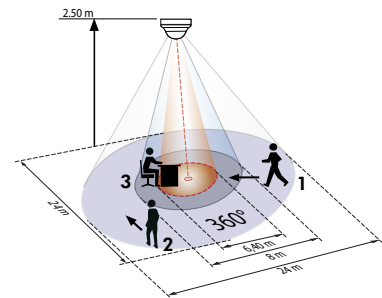

TECHNICAL DATA

- 230V~ ±10%
- 360°
- seated \varnothing 6.40 m
- across \varnothing 24.00 m
- towards \varnothing 8.00 m
- SM = IP54; FC/FM = IP20 / Class II / CE
- SM \varnothing 101 x H 76 mm
- FC \varnothing 97 x H 103 mm
- FM \varnothing 97 x H 84 mm
- 25°C to +50°C
- Housing UV- and shock-resistant Polycarbonate
- IR-PD, IR-PD-Mini

Channel 1 (Control the lighting)

- 2300 W, $\cos\phi = 1$;
1150 VA, $\cos\phi = 0.5$
- 15 sec. - 30 min. or impulse

- 10 - 2000 Lux

Channel 2 (Control devices)

- dry contact type NO, 3A, 230 V, $\cos\phi = 1$
- Alarm pulse, pulse or 5 - 120 min.

PRODUCT INFORMATION

- Remote controllable occupancy detector for inside use LUXOMAT® PD4-M-2C as Master version for surface, false ceiling and flush mounting with circular detection area and range of 24 m
- Two switching channels, one to switch the lighting, the second to switch other loads e.g. HVAC by potential free relay of the detector
- The connection of a unlimited number of slaves for reasonable extension is possible!
- Many programmes adjustable with the remote control LUXOMAT® IR-PD
- **Typical applications:** monitoring of large areas like underground garages, gyms, warehouses, loading ramps, halls