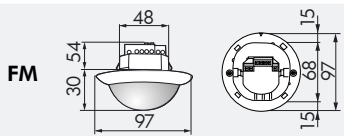

FM

TECHNICAL DATA

- 230V~ ±10%
- 360°
- seated $\varnothing$ 6.40 m
- across $\varnothing$ 24.00 m
- towards $\varnothing$ 8.00 m
- SM = IP54; FC/FM = IP20 / Class II / CE
- SM $\varnothing$ 101 x H 76 mm
- FC $\varnothing$ 97 x H 103 mm
- FM $\varnothing$ 97 x H 84 mm
- -25°C to +50°C
- Housing UV- and shock-resistant Polycarbonate
- IR-PD, IR-PD-Mini

Channel 1 (Control the lighting)

- 2300 W, $\cos\phi = 1$;
  1150 VA, $\cos\phi = 0.5$
- 15 sec. - 30 min. or impulse

- 10 - 2000 Lux

Channel 2 (Control devices)

- dry contact type NO, 3A, 230 V, $\cos\phi = 1$
- Alarm pulse, pulse or 5 - 120 min.

PRODUCT INFORMATION

- Remote controllable occupancy detector for inside use LUXOMAT® PD4-M-2C as Master version for surface, false ceiling and flush mounting with circular detection area and range of 24 m
- Two switching channels, one to switch the lighting, the second to switch other loads e.g. HVAC by potential free relay of the detector
- The connection of a unlimited number of slaves for reasonable extension is possible!
- Many programmes adjustable with the remote control LUXOMAT® IR-PD
- **Typical applications:** monitoring of large areas like underground garages, gyms, warehouses, loading ramps, halls