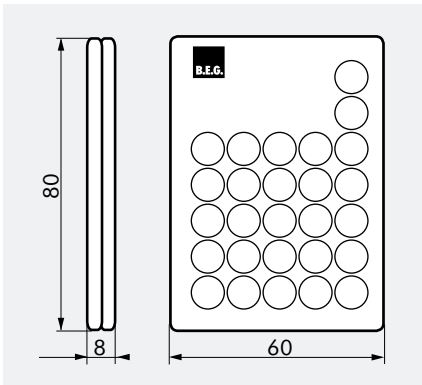

LUXOMAT® IR-PD4-TRIO

■ TECHNICAL DATA

- Lithium CR2032 - 3 Volt (inclusive) depending on lighting conditions
- clouded or dark:** 5 to 6 m;
- sunshine:** 2 to 3 m
- L 80 x W 60 x H 8 mm

i PRODUCT INFORMATION

- Using the LUXOMAT® IR-PD4-TRIO infrared remote control, all settings at the LUXOMAT® PD4-M-TRIO-DIM can be made comfortably from the ground without having the annoyance of setting up ladders.
- The great variety of programs facilitates adapting the motion detector to all individual wishes at any time – even subsequently.
- Additional features like automatically reading-in the current daylight value or the useful 2 sec.-test function are also optionally available with the IR-PD4-TRIO.
- The lights can be switched on or off anytime with just a touch of the button. That means it is not necessary to install an additional light switch.
- Comes complete with a practical wall bracket (dimensions (approx.): 63 x 29 x 19 mm).

Description	Colour	Part number
LUXOMAT® IR-PD4-TRIO	grey	92097